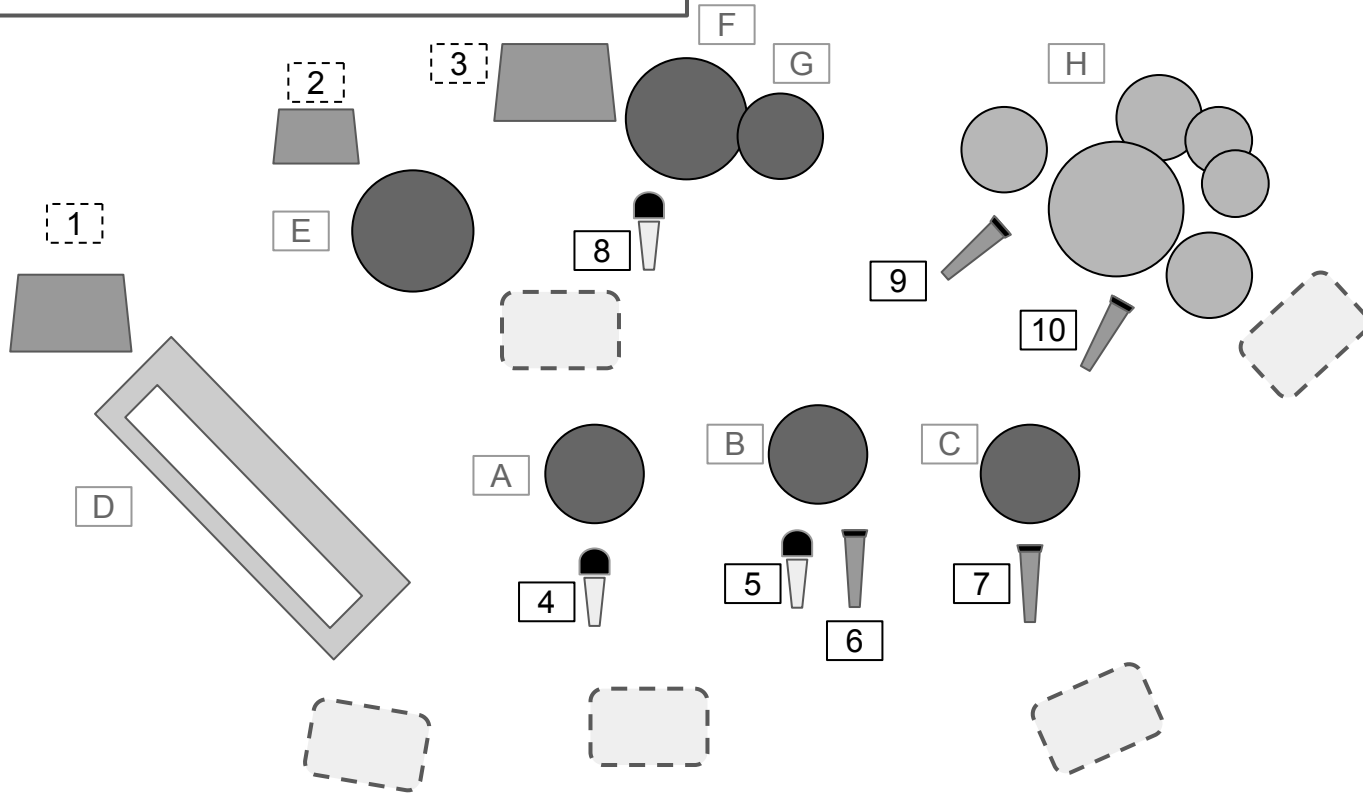

Key

INPUTS:

- 1 - Keyboard Amp
- 2 - Guitar Amp
- 3 - Bass Amp

MICROPHONES:

- 4 - Vocal Mic (wireless preferred, boom stand)
- 5 - Vocal Mic (boom stand)
- 6 - Instrument Mic (boom stand)
- 7 - Instrument Mic (boom stand)
- 8 - Vocal Mic (boom stand)
- 9 - Instrument Mic (overhead)
- 10 - Instrument Mic (overhead)

INSTRUMENTATION

- A - Lead Vocalist
- B - Trumpet
- C - Tenor Sax
- D - Keyboard
- E - Electric Guitar
- F - Acoustic Bass
- G - Electric Bass
- H - Drum Set